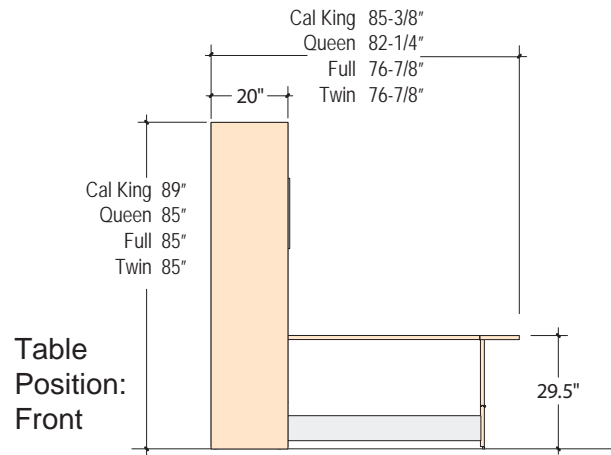

# TableBed: *Broadway and Symphony Series*

- The Broadway Series is built in melamine and laminate over particle board and veneer core ply. The Symphony Series is built in Maple veneer over the same core materials. See Finish Sheet or panel samples for all finishes.
- All TableBeds are completely freestanding.
- All TableBeds coordinate in height, depth, and finishes with the WallBeds and cabinets in the corresponding series.
- Long Twin-size TableBed Dimensions: Table, Bed and overall widths match the Twin-size. Table and Bed lengths match the Queen-size.