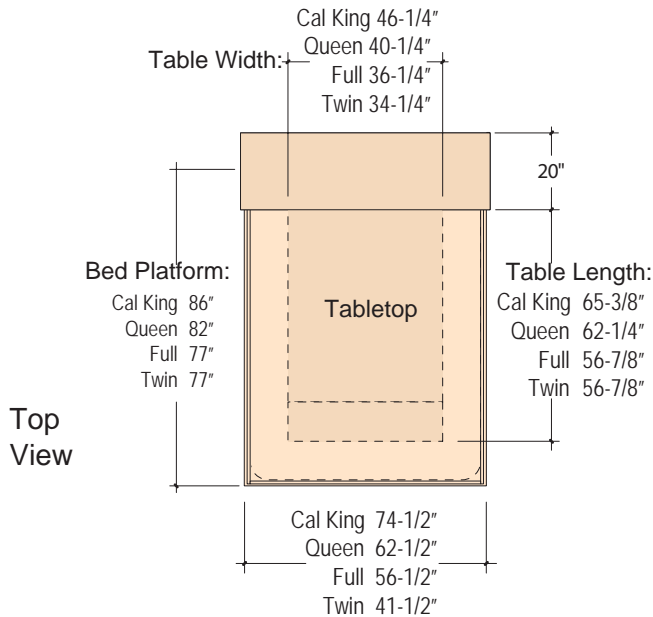

# TableBed: *Broadway and Symphony Series*

- The Broadway Series is built in melamine and laminate over particle board and veneer core ply. The Symphony Series is built in Maple veneer over the same core materials. See Finish Sheet or panel samples for all finishes.
- All TableBeds are completely freestanding.
- All TableBeds coordinate in height, depth, and finishes with the WallBeds and cabinets in the corresponding series.
- Long Twin-size TableBed Dimensions: Table, Bed and overall widths match the Twin-size. Table and Bed lengths match the Queen-size.