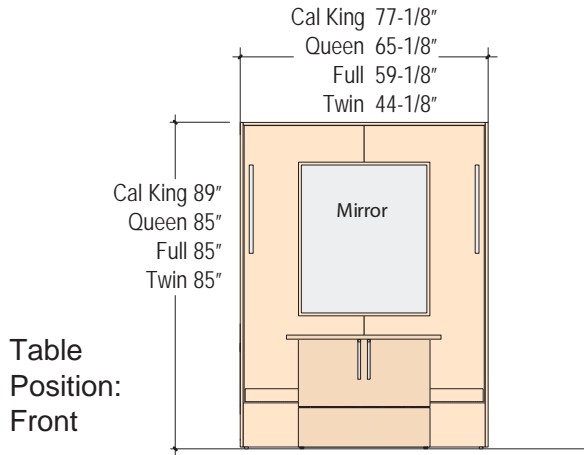

# TableBed: *Broadway and Symphony Series*

- The Broadway Series is built in melamine and laminate over particle board and veneer core ply. The Symphony Series is built in Maple veneer over the same core materials. See Finish Sheet or panel samples for all finishes.
- All TableBeds are completely freestanding.
- All TableBeds coordinate in height, depth, and finishes with the WallBeds and cabinets in the corresponding series.
- Long Twin-size TableBed Dimensions: Table, Bed and overall widths match the Twin-size. Table and Bed lengths match the Queen-size.