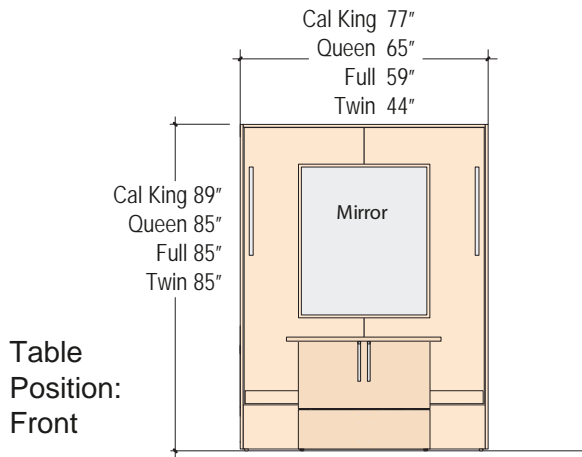

TableBed: *Broadway and Symphony Series*

- The Broadway Series is built in melamine and laminate over particle board and veneer core ply. The Symphony Series is built in Maple veneer over the same core materials. See Finish Sheet or panel samples for all finishes.
- All TableBeds are completely freestanding.
- All TableBeds coordinate in height, depth, and finishes with the WallBeds and cabinets in the corresponding series.
- Long Twin-size TableBed Dimensions: Table, Bed and overall widths match the Twin-size. Table and Bed lengths match the Queen-size.