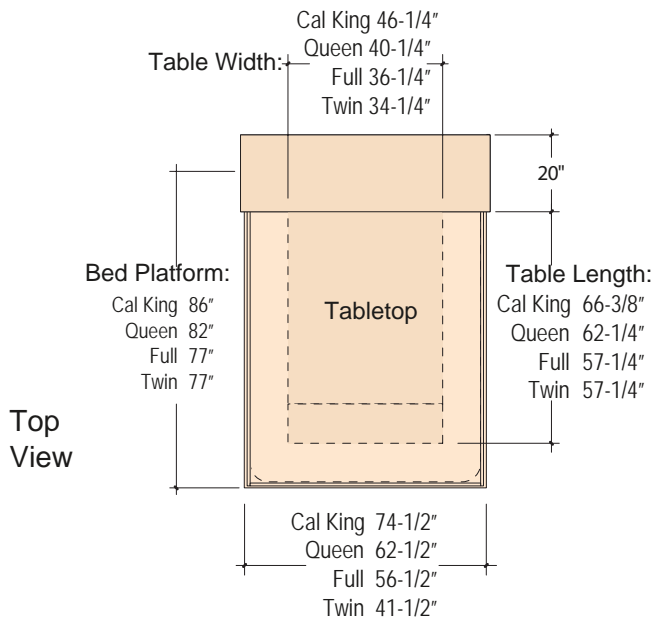

TableBed: *Broadway and Symphony Series*

- The Broadway Series is built in melamine and laminate over particle board and veneer core ply. The Symphony Series is built in Maple veneer over the same core materials. See Finish Sheet or panel samples for all finishes.
- All TableBeds are completely freestanding.
- All TableBeds coordinate in height, depth, and finishes with the WallBeds and cabinets in the corresponding series.
- Long Twin-size TableBed Dimensions: Table, Bed and overall widths match the Twin-size. Table and Bed lengths match the Queen-size.