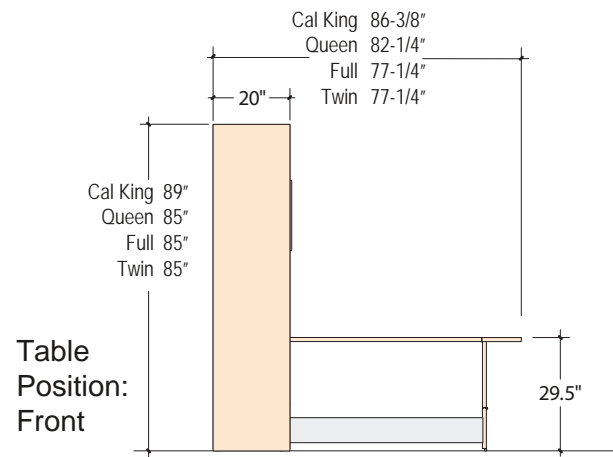

TableBed: *Broadway and Symphony Series*

- The Broadway Series is built in melamine and laminate over particle board and veneer core ply. The Symphony Series is built in Maple veneer over the same core materials. See Finish Sheet or panel samples for all finishes.
- All TableBeds are completely freestanding.
- All TableBeds coordinate in height, depth, and finishes with the WallBeds and cabinets in the corresponding series.
- Long Twin-size TableBed Dimensions: Table, Bed and overall widths match the Twin-size. Table and Bed lengths match the Queen-size.