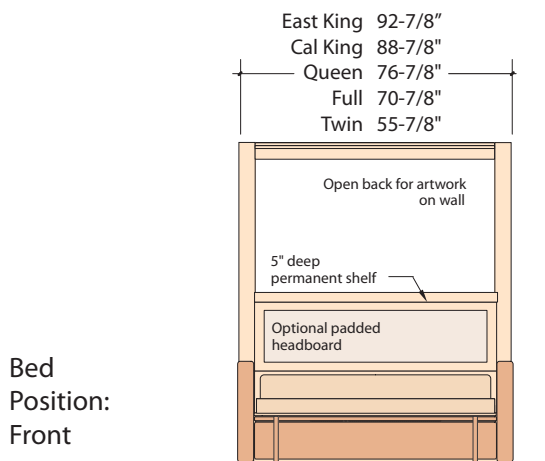

# The Sofa-WallBed: Broadway and Symphony Series

- The cabinet and bed of the Broadway Series Sofa-WallBed is built of melamine over particle board. For the Symphony Series Sofa-WallBed, they are built of Maple veneer over particle board. See Finish Sheet or panel samples for all finishes.
- The sofa is constructed of hardwood, plywood, and kiln-dried architectural-grade lumber. Frames are gusseted and screwed. Seats are supported by heavy gauge, coated springs.
- Mattress (not included) is supported on a steam-bent hardwood European slat system for superb comfort.
- Sofa-WallBed can be free-standing. If installation is preferred, only a simple attachment to the wall at the top of the cabinet; no drilling into the floor.
- All Sofa-WallBeds coordinate in height, depth, and finishes with the Inova TableBeds and cabinet systems.
- For the sofa, a wide variety of optional arm, cushion, back, and skirt styles are available.
- Cal King is standard. Eastern King is available upon request.