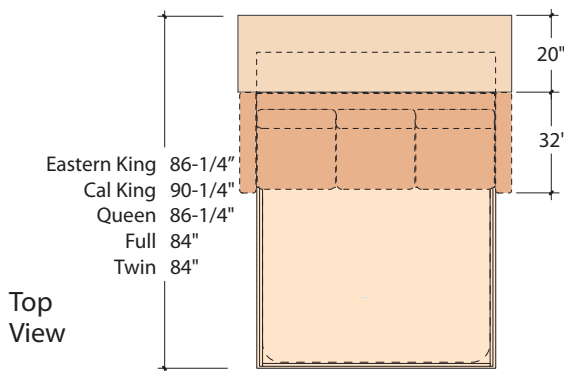

# The Sofa-WallBed: Broadway and Symphony Series

- The cabinet and bed of the Broadway Series Sofa-WallBed is built of melamine over particle board. For the Symphony Series Sofa-WallBed, they are built of Maple veneer over particle board. See Finish Sheet or panel samples for all finishes.
- The sofa is constructed of hardwood, plywood, and kiln-dried architectural-grade lumber. Frames are gusseted and screwed. Seats are supported by heavy gauge, coated springs.
- Mattress (not included) is supported on a steam-bent hardwood European slat system for superb comfort.
- Sofa-WallBed can be free-standing. If installation is preferred, only a simple attachment to the wall at the top of the cabinet; no drilling into the floor.
- All Sofa-WallBeds coordinate in height, depth, and finishes with the Inova TableBeds and cabinet systems.
- For the sofa, a wide variety of optional arm, cushion, back, and skirt styles are available.
- Cal King is standard. Eastern King is available upon request.