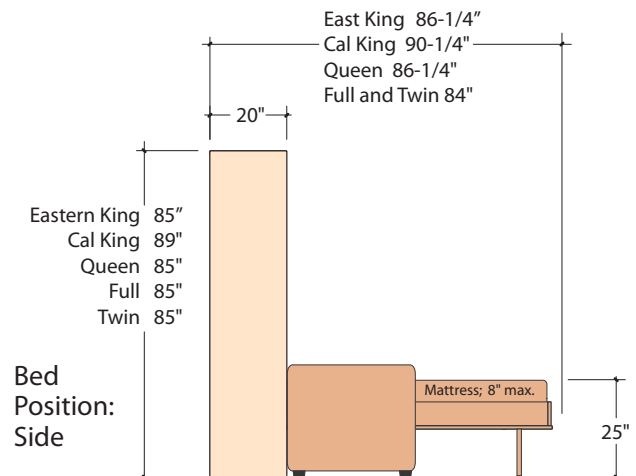

# The Sofa-WallBed: Broadway and Symphony Series

- The cabinet and bed of the Broadway Series Sofa-WallBed is built of melamine over particle board. For the Symphony Series Sofa-WallBed, they are built of Maple veneer over particle board. See Finish Sheet or panel samples for all finishes.
- The sofa is constructed of hardwood, plywood, and kiln-dried architectural-grade lumber. Frames are gusseted and screwed. Seats are supported by heavy gauge, coated springs.
- Mattress (not included) is supported on a steam-bent hardwood European slat system for superb comfort.
- Sofa-WallBed can be free-standing. If installation is preferred, only a simple attachment to the wall at the top of the cabinet; no drilling into the floor.
- All Sofa-WallBeds coordinate in height, depth, and finishes with the Inova TableBeds and cabinet systems.
- For the sofa, a wide variety of optional arm, cushion, back, and skirt styles are available.
- Cal King is standard. Eastern King is available upon request.