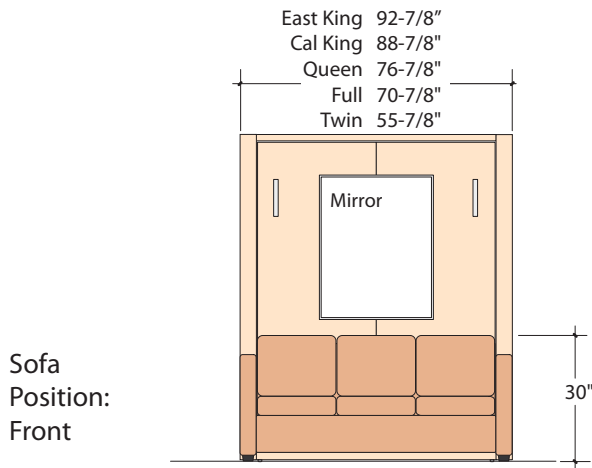

# The Sofa-WallBed: Broadway and Symphony Series

- The cabinet and bed of the Broadway Series Sofa-WallBed is built of melamine over particle board. For the Symphony Series Sofa-WallBed, they are built of Maple veneer over particle board. See Finish Sheet or panel samples for all finishes.
- The sofa is constructed of hardwood, plywood, and kiln-dried architectural-grade lumber. Frames are gusseted and screwed. Seats are supported by heavy gauge, coated springs.
- Mattress (not included) is supported on a steam-bent hardwood European slat system for superb comfort.
- Sofa-WallBed can be free-standing. If installation is preferred, only a simple attachment to the wall at the top of the cabinet; no drilling into the floor.
- All Sofa-WallBeds coordinate in height, depth, and finishes with the Inova TableBeds and cabinet systems.
- For the sofa, a wide variety of optional arm, cushion, back, and skirt styles are available.
- Cal King is standard. Eastern King is available upon request.