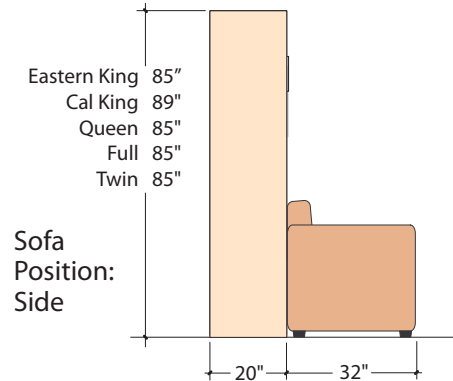

# The Sofa-WallBed: Broadway and Symphony Series

- The cabinet and bed of the Broadway Series Sofa-WallBed is built of melamine over particle board. For the Symphony Series Sofa-WallBed, they are built of Maple veneer over particle board. See Finish Sheet or panel samples for all finishes.
- The sofa is constructed of hardwood, plywood, and kiln-dried architectural-grade lumber. Frames are gusseted and screwed. Seats are supported by heavy gauge, coated springs.
- Mattress (not included) is supported on a steam-bent hardwood European slat system for superb comfort.
- Sofa-WallBed can be free-standing. If installation is preferred, only a simple attachment to the wall at the top of the cabinet; no drilling into the floor.
- All Sofa-WallBeds coordinate in height, depth, and finishes with the Inova TableBeds and cabinet systems.
- For the sofa, a wide variety of optional arm, cushion, back, and skirt styles are available.
- Cal King is standard. Eastern King is available upon request.