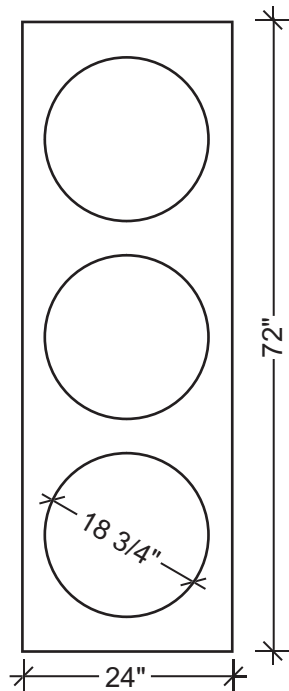

Interior Design · 3D Visualization · Color Rendering

design solutions to
Maximize your
Living Space

Available in Maple or Walnut Stain
Delivery: 8-12 weeks

Standard size is 3 panels.
Additional panels can be
added.